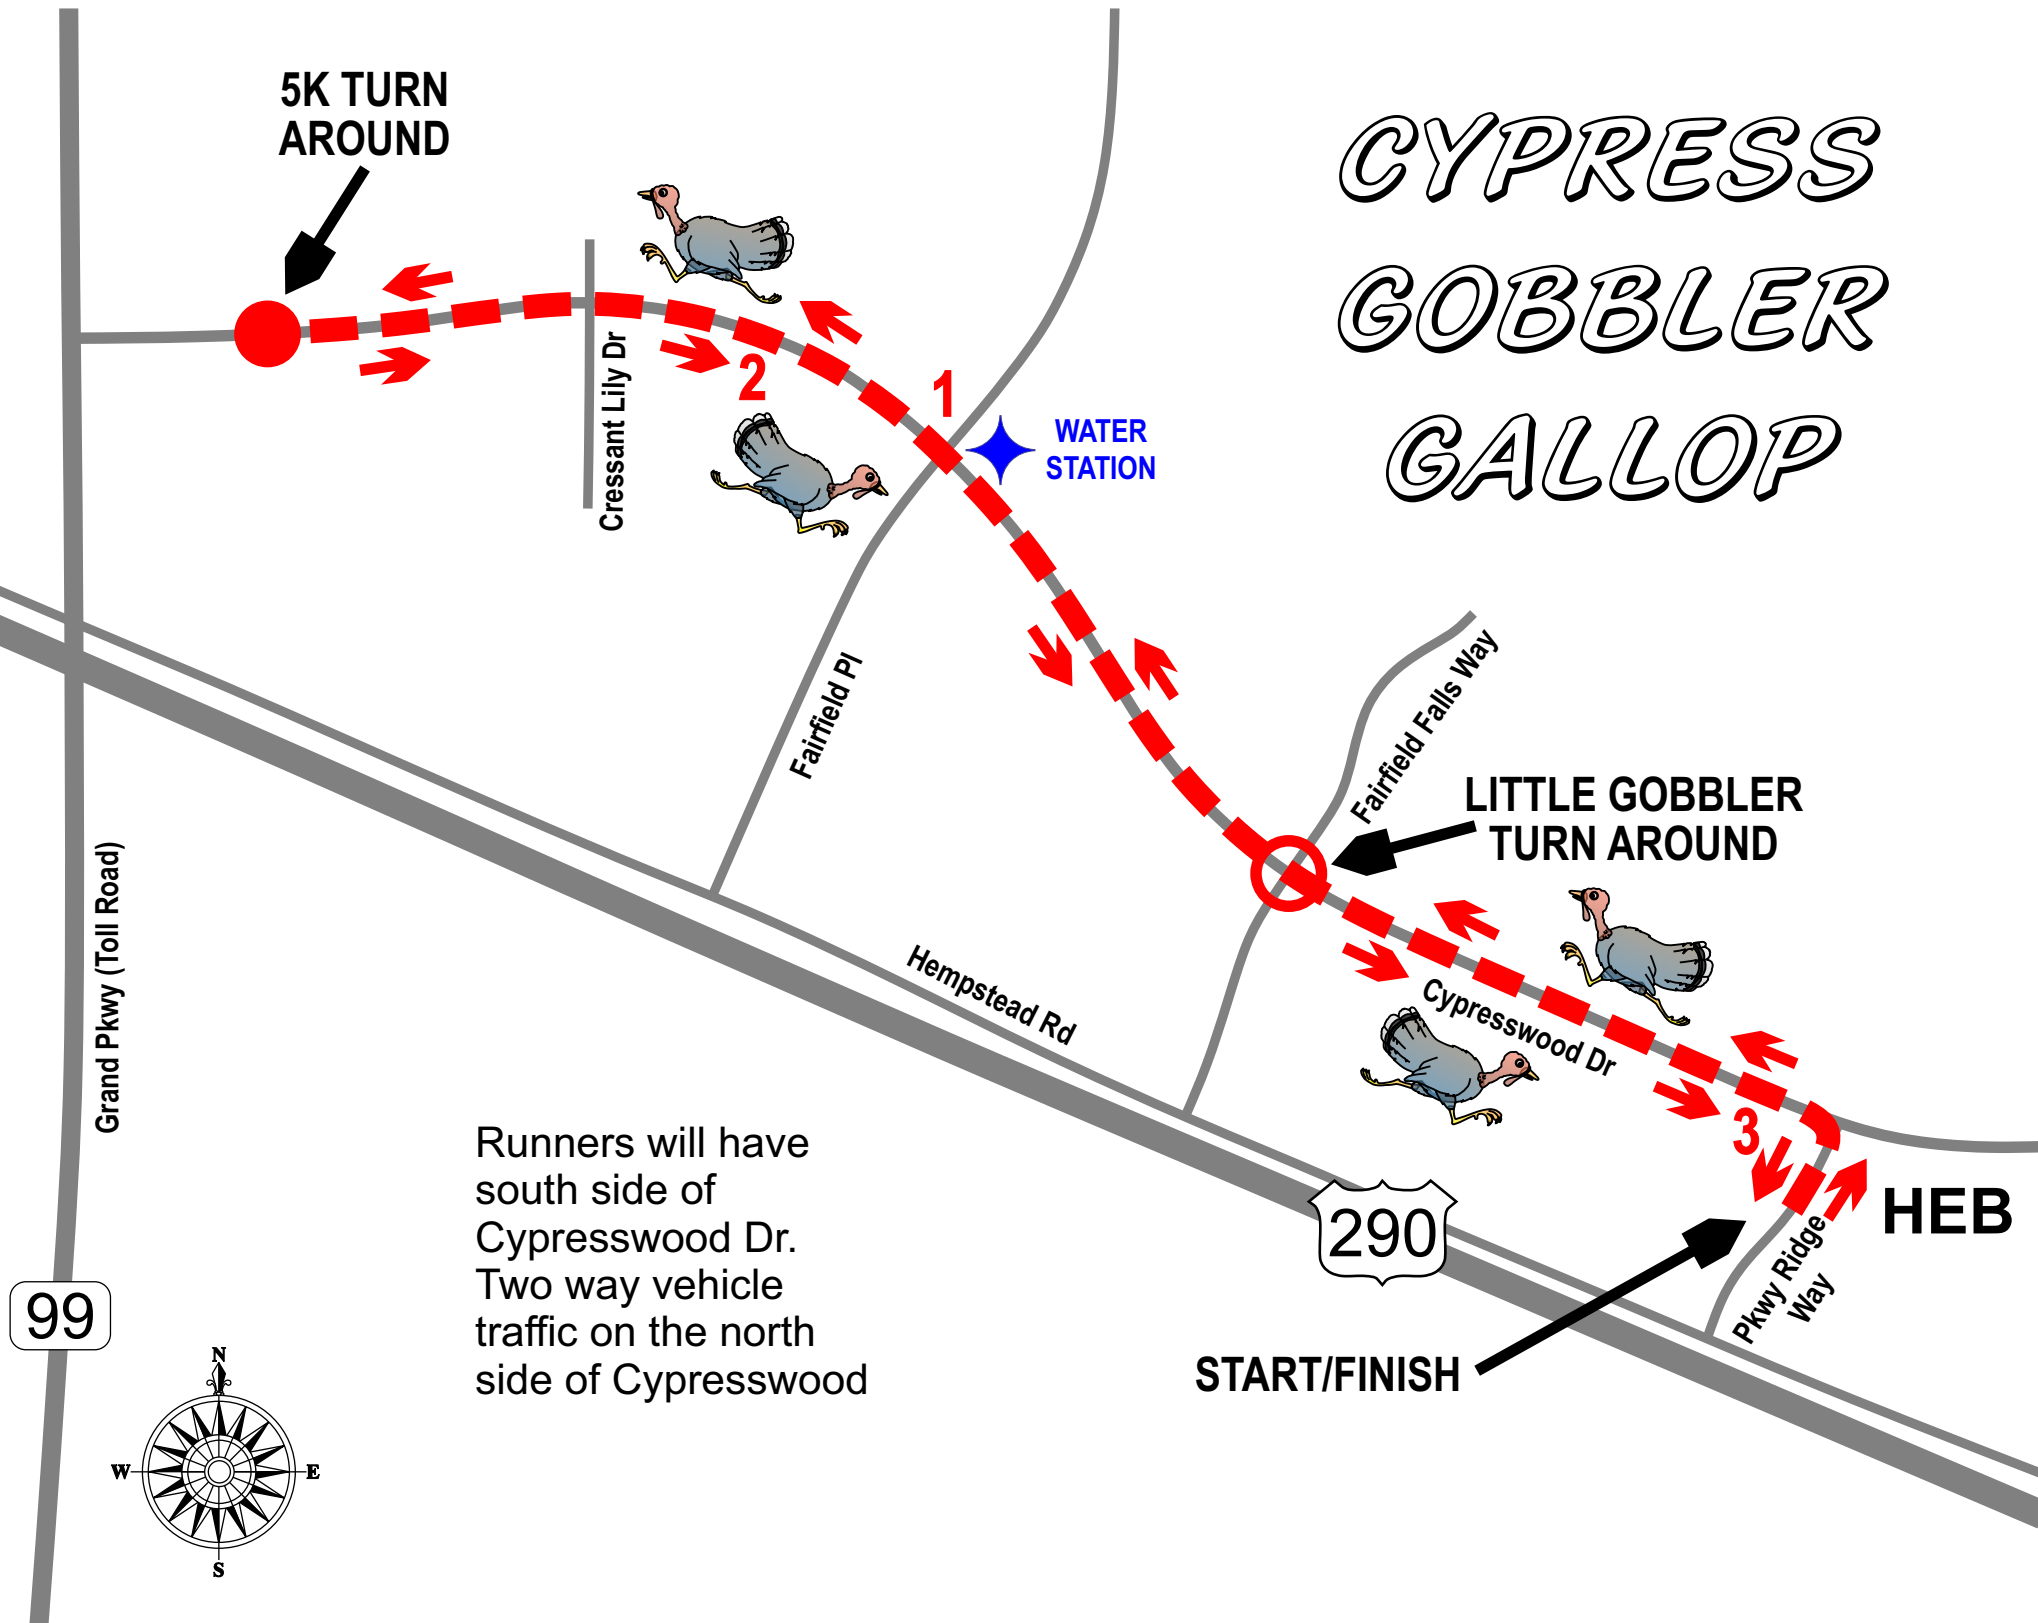

CYPRESS GOBBLER GALLOP

5K TURN AROUND

Cressant Lily Dr

Fairfield Pl

Hempstead Rd

Fairfield Falls Way

Cypresswood Dr

Pkwy Ridge Way

HEB

WATER STATION

LITTLE GOBBLER TURN AROUND

START/FINISH

Runners will have south side of Cypresswood Dr. Two way vehicle traffic on the north side of Cypresswood

99

290